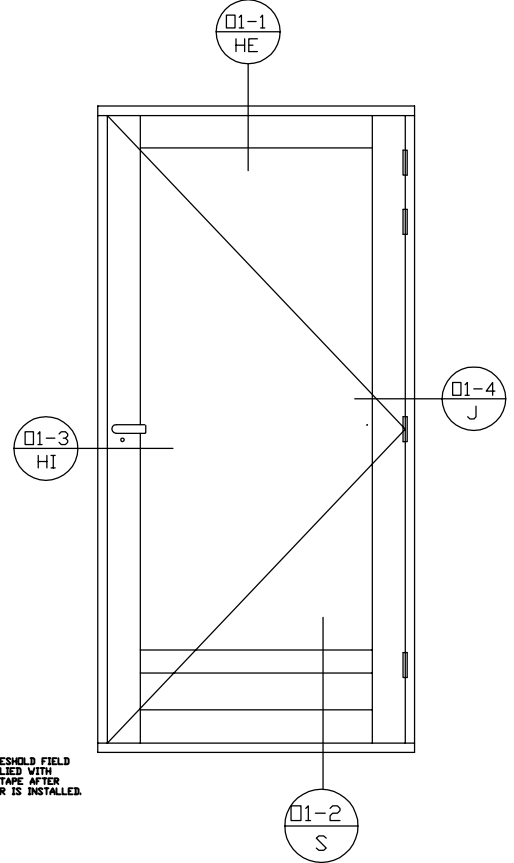

01-1
HE NORDIC OUTSWING DOOR
HEAD DETAIL

01-3
HI NORDIC OUTSWING DOOR
HINGE DETAIL

01-4
J NORDIC OUTSWING DOOR
JAMB & HANDLE DETAIL

01-2
S OPTIONAL DETAIL
NORDIC OUTSWING DOOR
SILL DETAIL, NO KICKPANEL

01-5
A NORDIC OUTSWING DOOR
DOUBLE DOOR ASTRAGAL

01-2
S NORDIC OUTSWING DOOR
SILL DETAIL, STD KICKPANEL