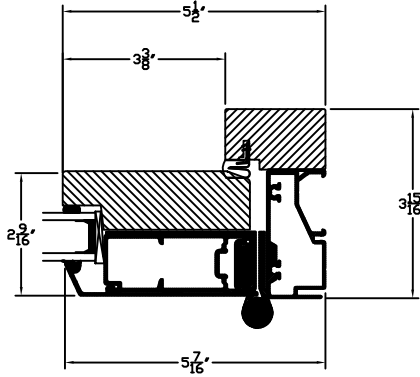

01-1
HE NORDIC OUTSWING DOOR
HEAD DETAIL

01-3
HI NORDIC OUTSWING DOOR
HINGE DETAIL

01-4
J NORDIC OUTSWING DOOR
JAMB & HANDLE DETAIL

01-2
S OPTIONAL DETAIL
NORDIC OUTSWING DOOR
SILL DETAIL, NO KICKPANEL

01-5
A NORDIC OUTSWING DOOR
DOUBLE DOOR ASTRAGAL

01-2
S NORDIC OUTSWING DOOR
SILL DETAIL, STD KICKPANEL