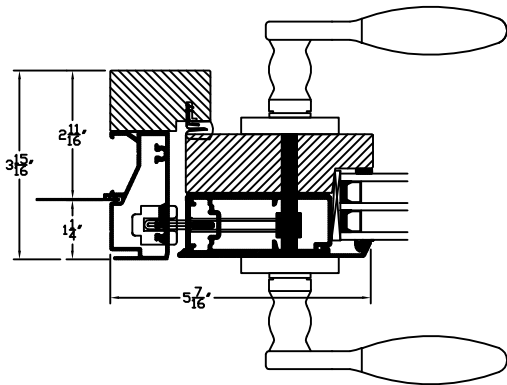

01-1
HE NORDIC OUTSWING DOOR
HEAD DETAIL

01-3
HI NORDIC OUTSWING DOOR
HINGE DETAIL

01-4
J NORDIC OUTSWING DOOR
JAMB & HANDLE DETAIL