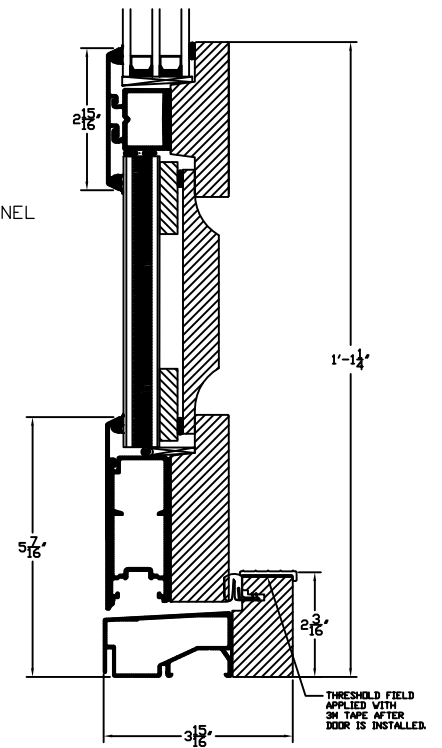

01-2
S NORDIC OUTSWING DOOR
SILL DETAIL, STD KICKPANEL