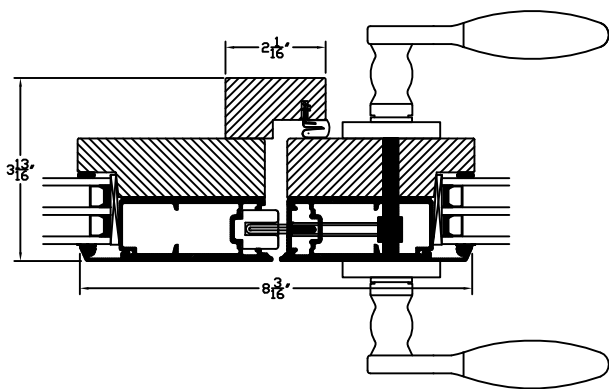

01-2
S OPTIONAL DETAIL
NORDIC OUTSWING DOOR
SILL DETAIL, NO KICKPANEL

01-5
A NORDIC OUTSWING DOOR
DOUBLE DOOR ASTRAGAL