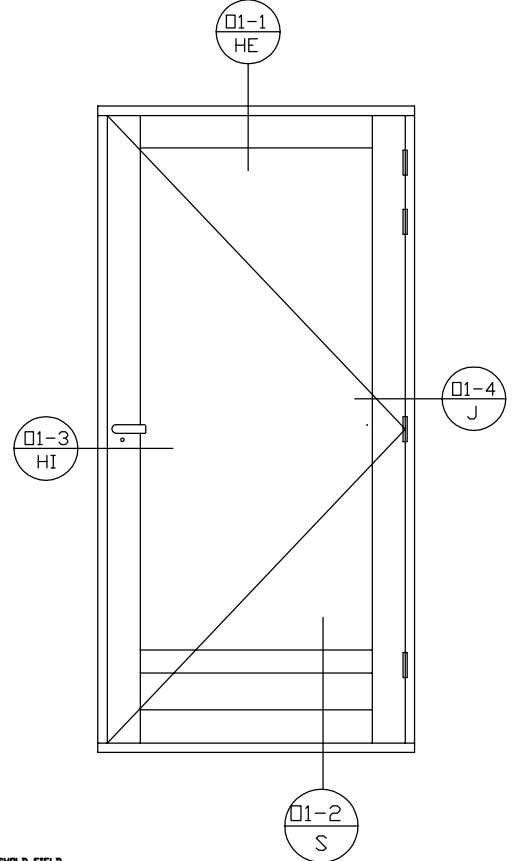

01-4
J NORDIC OUTSWING DOOR
JAMB & HANDLE DETAIL