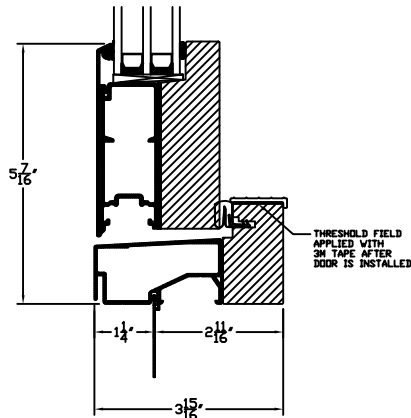

01-2
S OPTIONAL DETAIL
NORDIC OUTSWING DOOR
SILL DETAIL, NO KICKPANEL