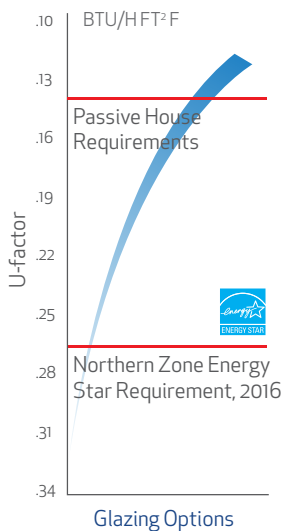

H Window inswing tilt-turns are designed to provide natural beauty and superior performance. The unique tilt-turn hinge and aluminum/wood composite construction enable the H Window to outperform the competition in total performance tests. H Windows can be used in any size residential or commercial projects where these attributes are desired.

- Vast array of cutting-edge 2 and 3 pane glass technology.
- Natural and warm wood interior in Pine, Red Oak, or a variety of other species, including exotic woods.
- Factory applied interior finishes available in a variety of stain and paint colors.
- Euro lever handles available in various styles and finishes. Concealed hinges are standard; exposed hinges required for certain sizes.
- Composite aluminum/wood frame and sash for superior thermal performance, stability, and durability.
- Dry glaze system creates less stress on glass seals and allows for ease of glass replacement.
- Exterior finishes of super durable powder coat, anodizing, and Kynar®. Wood grain finishes also available.
- Glazing system is vented and weeped to ensure dissipation of any moisture.
- Thermal tape for thermal/moisture barrier

THERMAL

STRUCTURAL

AIR INFILTRATION

HIGHLIGHTS