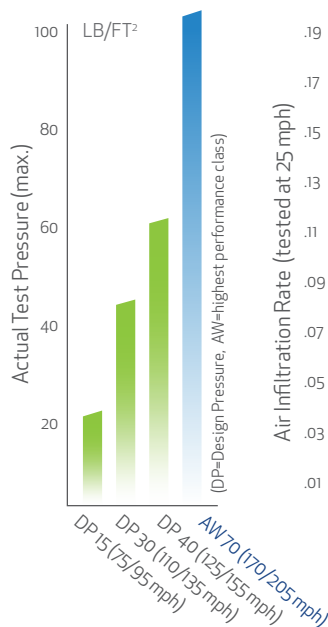

# EURO TILT-TURN WINDOW

SIMPLY BEAUTIFUL  
SIMPLY REVOLUTIONARY  
SIMPLY **H WINDOW**

H Window inswing tilt-turns are designed to provide natural beauty and superior performance. The unique tilt-turn hinge and aluminum/wood composite construction enable the H Window to outperform the competition in total performance tests. H Windows can be used in any size residential or commercial projects where these attributes are desired.

THERMAL

STRUCTURAL

AIR INFILTRATION

HIGHLIGHTS

- Inswing tilt function for top-ventilation and inswing turn function for easy cleaning and maintenance.
- The H Window family of products includes our reversible outswing Awning and Casement windows, inswing Tilt Turn windows, Fixed windows, Passive House certified windows, custom shapes, Nordic outswing patio doors, Euro Slimline and Euro Lift & Slide patio doors, and the H Curtain Wall<sup>+</sup>.
- Total unit U-values with standard 2 or 3 pane glass options range from 0.29 - 0.18; lower U-values available.
- ADA compliant hardware available.
- Engineered in Europe and manufactured in the USA.
- Jumbo sized windows and doors available.