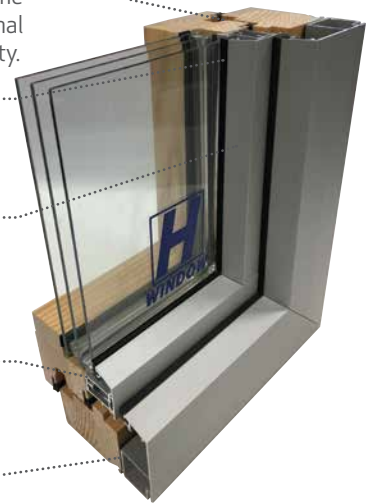

# EURO TILT-TURN WINDOW

SIMPLY BEAUTIFUL  
SIMPLY REVOLUTIONARY  
SIMPLY **H WINDOW**

H Window inswing tilt-turns are designed to provide natural beauty and superior performance. The unique tilt-turn hinge and aluminum/wood composite construction enable the H Window to outperform the competition in total performance tests. H Windows can be used in any size residential or commercial projects where these attributes are desired.

- Vast array of cutting-edge 2 and 3 pane glass technology.
- Natural and warm wood interior in Pine, Red Oak, or a variety of other species, including exotic woods.
- Factory applied interior finishes available in a variety of stain and paint colors.
- Euro lever handles available in various styles and finishes. Concealed hinges are standard; exposed hinges required for certain sizes.
- Composite aluminum/wood frame and sash for superior thermal performance, stability, and durability.
- Dry glaze system creates less stress on glass seals and allows for ease of glass replacement.
- Exterior finishes of super durable powder coat, anodizing, and Kynar®. Wood grain finishes also available.
- Glazing system is vented and weeped to ensure dissipation of any moisture.
- Thermal tape for thermal/moisture barrier

THERMAL

STRUCTURAL

AIR INFILTRATION

HIGHLIGHTS

- Inswing tilt function for top-ventilation and inswing turn function for easy cleaning and maintenance.
- The H Window family of products includes our reversible outswing Awning and Casement windows, inswing Tilt Turn windows, Fixed windows, Passive House certified windows, custom shapes, Nordic outswing patio doors, Euro Slimline and Euro Lift & Slide patio doors, and the H Curtain Wall<sup>+</sup>.
- Total unit U-values with standard 2 or 3 pane glass options range from 0.29 - 0.18; lower U-values available.
- ADA compliant hardware available.
- Engineered in Europe and manufactured in the USA.
- Jumbo sized windows and doors available.