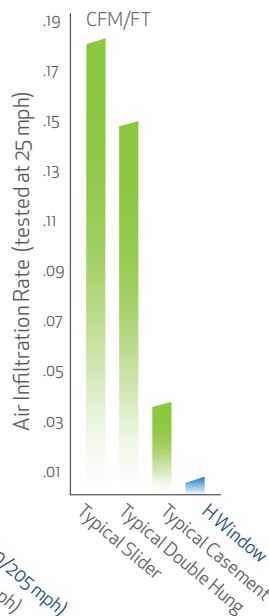

THERMAL

STRUCTURAL

AIR INFILTRATION

HIGHLIGHTS

- Inswing tilt function for top-ventilation and inswing turn function for easy cleaning and maintenance.
- The H Window family of products includes our reversible outswing Awning and Casement windows, inswing Tilt Turn windows, Fixed windows, Passive House certified windows, custom shapes, Nordic outswing patio doors, Euro Slimline and Euro Lift & Slide patio doors, and the H Curtain Wall<sup>+</sup>.
- Total unit U-values with standard 2 or 3 pane glass options range from 0.29 - 0.18; lower U-values available.
- ADA compliant hardware available.
- Engineered in Europe and manufactured in the USA.
- Jumbo sized windows and doors available.